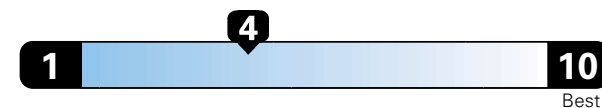

This vehicle emits 427 grams CO2 per mile. The best emits 0 grams per mile (tailpipe only). Producing and distributing fuel also creates emissions; learn more at fuelconomy.gov.

Actual results will vary for many reasons, including driving conditions and how you drive and maintain your vehicle. The average new vehicle gets 27 MPG and cost $7,500 to fuel over 5 years. Cost estimates are based on 15,000 miles per year at $2.70 per gallon. MPGe is miles per gasoline gallon equivalent. Vehicle emissions are a significant cause of climate change and smog.

fuelconomy.gov

Calculate personalized estimates and compare vehicles