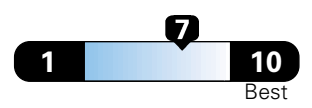

This vehicle emits 427 grams CO2 per mile. The best emits 0 grams per mile (tailpipe only). Producing and distributing fuel also creates emissions; learn more at fuelconomy.gov.

Actual results will vary for many reasons, including driving conditions and how you drive and maintain your vehicle. The average new vehicle gets 27 MPG and cost $7,500 to fuel over 5 years. Cost estimates are based on 15,000 miles per year at $2.70 per gallon. MPGe is miles per gasoline gallon equivalent. Vehicle emissions are a significant cause of climate change and smog.

fuelconomy.gov

Calculate personalized estimates and compare vehicles